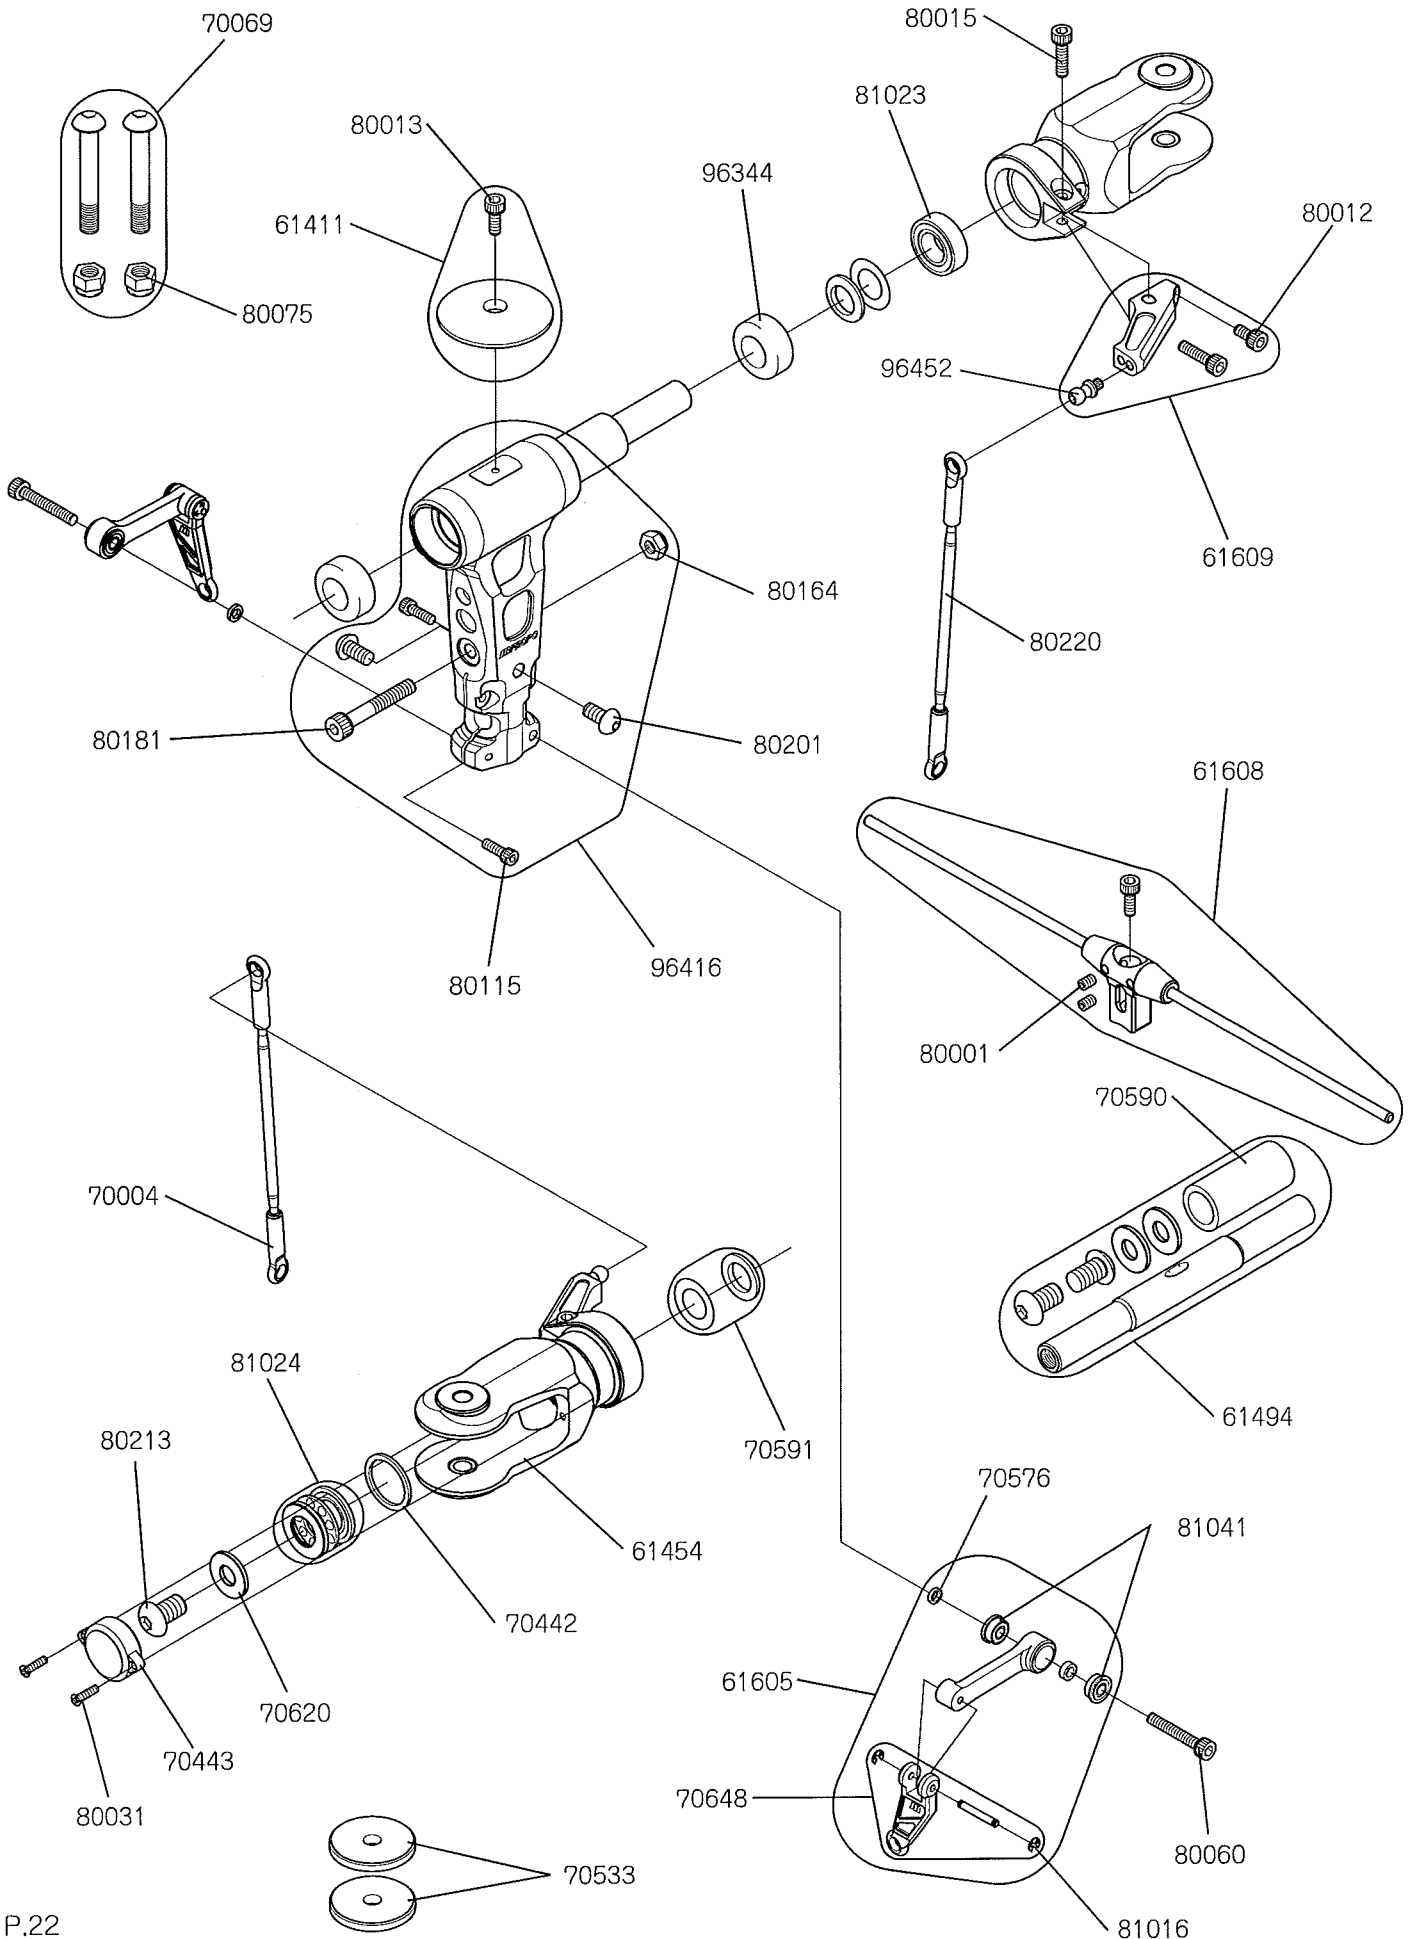

PARTS LIST FOR THE GSR260Z SPORTS FBL (EXCLUSIVE USE)

This figure shows for GSR260Z SPORTS FBL (exclusive use). Please make sure to purchase the correct parts if you wish to maintain and repair your helicopter.

ITEM NO.	DESCRIPTION	QTY/BAG	NOTE
61454	Main Blade Holder Assembly	× 1	L-1790ZZ already assembled
61411	Head Button	× 1	with Socket Head Bolt M3 × 8
61494	Spindle Shaft (∅ 10)	× 1	with Shaft Tube/ Washer/ Bolts
61605	FBL Washout Arm Assembly	× 2	Color : Red LF-730ZZ already assembled
61608	FBL Pitch Jig Set	× 1	one set
61609	FBL Pitch Arm (90)	× 1	with Socket Head Bolt M3 × 6 · M3 × 12
70004	Universal Link	× 10	
70069	Main Blade Bolts M5	× 2	with Nylon Lock Nut M5
70442	Thrust Washer	× 2	
70443	Thrust Bearing Cap	× 2	
70533	Rotor Spacer t3	× 4	
70576	Washer 3 × 4.5 × 1	× 2	
70590	Spindle Shaft Tube	× 1	
70591	Grip Spacer Set	× 2	with Spindle Shim Washer
70620	Spindle Washer M6	× 2	
70648	Washout Link C	× 2	with Washout Link Pin
80001	Set screw M3 × 4	× 10	
80012	Socket Head Bolt M3 × 6	× 10	
80013	Socket Head Bolt M3 × 08	× 10	
80015	Socket Head Bolt M3 × 12	× 10	
80031	Flat Head Screw M2 × 8	× 10	
80060	Socket Head Bolt M3 × 20	× 10	
80075	Nylon Lock Nut M5	× 10	
80115	Socket Head Bolt M2.6 × 08	× 10	
80164	Nylon Lock Nut M4 (t3.8)	× 10	
80181	Special Socket Head Bolt M4 × 26	× 2	
80201	Button Head Bolt M4 × 8	× 10	
80213	Button Head Bolt M6 × 10	× 10	
80220	Threaded Rod M2.3 × 85 (∅ 2.5)	× 2	
81016	E Stopper Ring M1.5	× 10	
81023	Shielded Bearing 9 × 17 × 5	× 2	L-1790ZZ
81024	Thrust Bearing 9 × 17 × 5	× 1	SST-1790DSG
81041	Flanged Bearing F 3 × 7 × 3	× 2	LF-730ZZ
96344	Damper Rubber	× 2	Hardness : 90°
96452	Control Ball L5.5	× 1	
96416	FBL Center Hub (90)	× 1	with Bolts