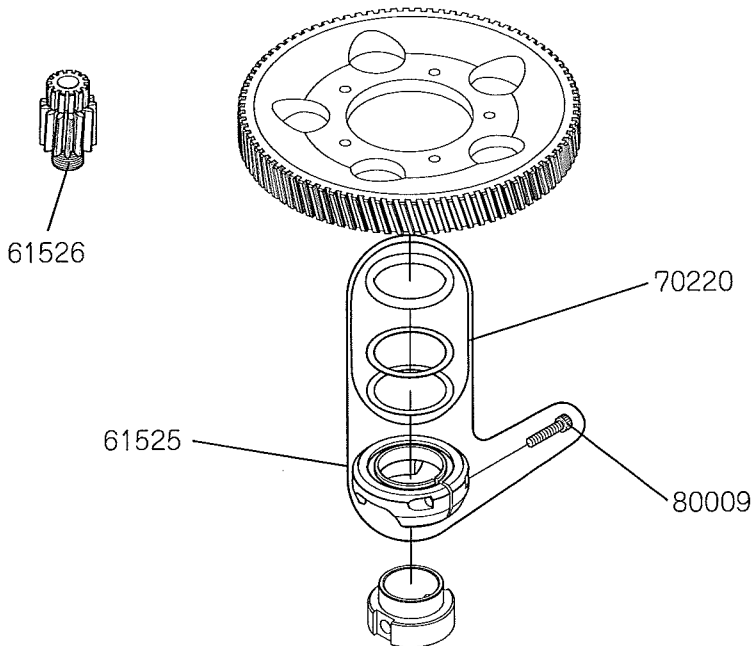

ITEM NO.	DESCRIPTION	QTY/BAG	NOTE
61454	Main Blade Holder Assembly	× 1	L-1790ZZ already assembled
61411	Head Button	× 1	with Socket Head Bolt M3 × 8
61494	Spindle Shaft (∅ 10)	× 1	with Shaft Tube/ Washer/ Bolts
61605	FBL Washout Arm Assembly	× 2	Color : Red LF-730ZZ already assembled
61608	FBL Pitch Jig Set	× 1	one set
61609	FBL Pitch Arm (90)	× 1	with Socket Head Bolt M3 × 6 · M3 × 12
70004	Universal Link	× 10	
70069	Main Blade Bolts M5	× 2	with Nylon Lock Nut M5
70442	Thrust Washer	× 2	
70443	Thrust Bearing Cap	× 2	
70533	Rotor Spacer t3	× 4	
70576	Washer 3 × 4.5 × 1	× 2	
70590	Spindle Shaft Tube	× 1	
70591	Grip Spacer Set	× 2	with Spindle Shim Washer
70620	Spindle Washer M6	× 2	
70648	Washout Link C	× 2	with Washout Link Pin
80001	Set screw M3 × 4	× 10	
80012	Socket Head Bolt M3 × 6	× 10	
80013	Socket Head Bolt M3 × 08	× 10	
80015	Socket Head Bolt M3 × 12	× 10	
80031	Flat Head Screw M2 × 8	× 10	
80060	Socket Head Bolt M3 × 20	× 10	
80075	Nylon Lock Nut M5	× 10	
80115	Socket Head Bolt M2.6 × 08	× 10	
80164	Nylon Lock Nut M4 (t3.8)	× 10	
80181	Special Socket Head Bolt M4 × 26	× 2	
80201	Button Head Bolt M4 × 8	× 10	
80213	Button Head Bolt M6 × 10	× 10	
80220	Threaded Rod M2.3 × 85 (∅ 2.5)	× 2	
81016	E Stopper Ring M1.5	× 10	
81023	Shielded Bearing 9 × 17 × 5	× 2	L-1790ZZ
81024	Thrust Bearing 9 × 17 × 5	× 1	SST-1790DSG
81041	Flanged Bearing F 3 × 7 × 3	× 2	LF-730ZZ
96344	Damper Rubber	× 2	Hardness : 90°
96452	Control Ball L5.5	× 1	
96416	FBL Center Hub (90)	× 1	with Bolts

ITEM NO.	DESCRIPTION	QTY/BAG	NOTE
55116	Gasoline engine G260PUH · 1	× 1	with carburetor/ normal muffuler/ air cleaner
61525	LSD System Z	× 1	with LSD washer/ O-ring
61526	Helical Pinion Gear T13	× 1	
61726	Swash Plate 90 (V2)	× 1	
70184	Ball Arm L9	× 1	
70220	O-ring 19.8 × 23.6 × 1.9	each2	with LSD Washer
70628	Fuel Tank (with air-bleed)	× 1	
80009	Socket Head Bolt M2.6 × 12	× 10	
80067	Setscrew M3 × 3	× 10	
96452	Control Ball L5.5	× 1	