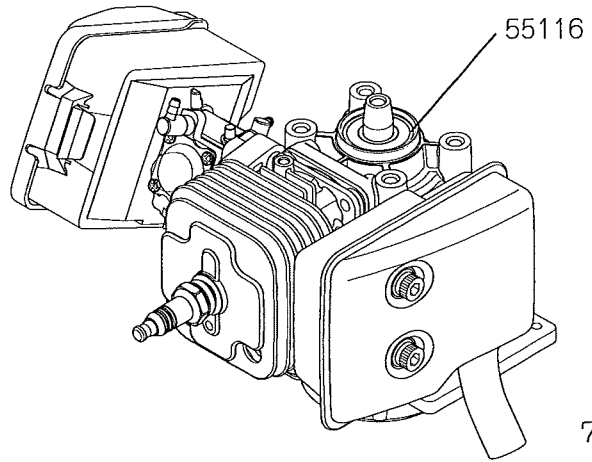

ITEM NO.	DESCRIPTION	QTY/BAG	NOTE
61454	Main Blade Holder Assembly	× 1	L-1790ZZ already assembled
61411	Head Button	× 1	with Socket Head Bolt M3 × 8
61494	Spindle Shaft (∅ 10)	× 1	with Shaft Tube/ Washer/ Bolts
61605	FBL Washout Arm Assembly	× 2	Color : Red LF-730ZZ already assembled
61608	FBL Pitch Jig Set	× 1	one set
61609	FBL Pitch Arm (90)	× 1	with Socket Head Bolt M3 × 6 · M3 × 12
70004	Universal Link	× 10	
70069	Main Blade Bolts M5	× 2	with Nylon Lock Nut M5
70442	Thrust Washer	× 2	
70443	Thrust Bearing Cap	× 2	
70533	Rotor Spacer t3	× 4	
70576	Washer 3 × 4.5 × 1	× 2	
70590	Spindle Shaft Tube	× 1	
70591	Grip Spacer Set	× 2	with Spindle Shim Washer
70620	Spindle Washer M6	× 2	
70648	Washout Link C	× 2	with Washout Link Pin
80001	Set screw M3 × 4	× 10	
80012	Socket Head Bolt M3 × 6	× 10	
80013	Socket Head Bolt M3 × 08	× 10	
80015	Socket Head Bolt M3 × 12	× 10	
80031	Flat Head Screw M2 × 8	× 10	
80060	Socket Head Bolt M3 × 20	× 10	
80075	Nylon Lock Nut M5	× 10	
80115	Socket Head Bolt M2.6 × 08	× 10	
80164	Nylon Lock Nut M4 (t3.8)	× 10	
80181	Special Socket Head Bolt M4 × 26	× 2	
80201	Button Head Bolt M4 × 8	× 10	
80213	Button Head Bolt M6 × 10	× 10	
80220	Threaded Rod M2.3 × 85 (∅ 2.5)	× 2	
81016	E Stopper Ring M1.5	× 10	
81023	Shielded Bearing 9 × 17 × 5	× 2	L-1790ZZ
81024	Thrust Bearing 9 × 17 × 5	× 1	SST-1790DSG
81041	Flanged Bearing F 3 × 7 × 3	× 2	LF-730ZZ
96344	Damper Rubber	× 2	Hardness : 90°
96452	Control Ball L5.5	× 1	
96416	FBL Center Hub (90)	× 1	with Bolts

ITEM NO.	DESCRIPTION	QTY/BAG	NOTE
55116	Gasoline engine G260PUH · 1	× 1	with carburetor/ normal muffuler/ air cleaner
61525	LSD System Z	× 1	with LSD washer/ O-ring
61526	Helical Pinion Gear T13	× 1	
61726	Swash Plate 90 (V2)	× 1	
70184	Ball Arm L9	× 1	
70220	O-ring 19.8 × 23.6 × 1.9	each2	with LSD Washer
70628	Fuel Tank (with air-bleed)	× 1	
80009	Socket Head Bolt M2.6 × 12	× 10	
80067	Setscrew M3 × 3	× 10	
96452	Control Ball L5.5	× 1	