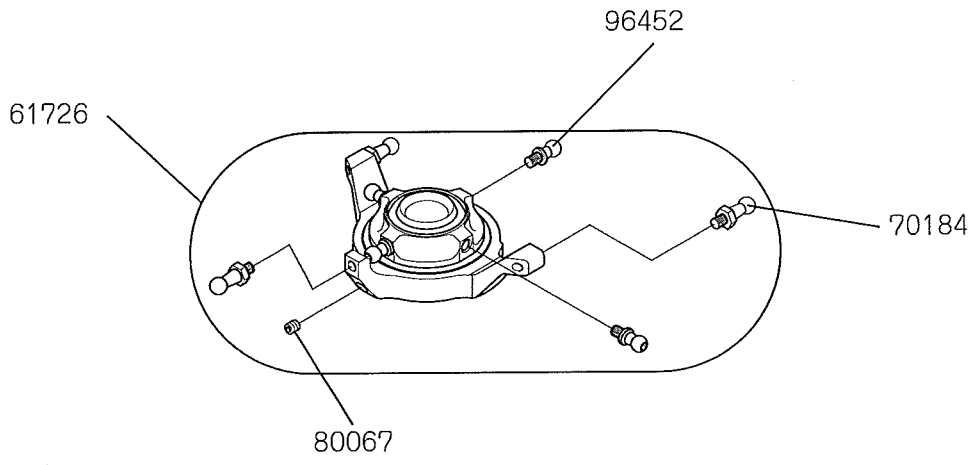

ITEM NO.	DESCRIPTION	QTY/BAG	NOTE
61454	Main Blade Holder Assembly	× 1	L-1790ZZ already assembled
61411	Head Button	× 1	with Socket Head Bolt M3 × 8
61494	Spindle Shaft (∅ 10)	× 1	with Shaft Tube/ Washer/ Bolts
61605	FBL Washout Arm Assembly	× 2	Color : Red LF-730ZZ already assembled
61608	FBL Pitch Jig Set	× 1	one set
61609	FBL Pitch Arm (90)	× 1	with Socket Head Bolt M3 × 6 · M3 × 12
70004	Universal Link	× 10	
70069	Main Blade Bolts M5	× 2	with Nylon Lock Nut M5
70442	Thrust Washer	× 2	
70443	Thrust Bearing Cap	× 2	
70533	Rotor Spacer t3	× 4	
70576	Washer 3 × 4.5 × 1	× 2	
70590	Spindle Shaft Tube	× 1	
70591	Grip Spacer Set	× 2	with Spindle Shim Washer
70620	Spindle Washer M6	× 2	
70648	Washout Link C	× 2	with Washout Link Pin
80001	Set screw M3 × 4	× 10	
80012	Socket Head Bolt M3 × 6	× 10	
80013	Socket Head Bolt M3 × 08	× 10	
80015	Socket Head Bolt M3 × 12	× 10	
80031	Flat Head Screw M2 × 8	× 10	
80060	Socket Head Bolt M3 × 20	× 10	
80075	Nylon Lock Nut M5	× 10	
80115	Socket Head Bolt M2.6 × 08	× 10	
80164	Nylon Lock Nut M4 (t3.8)	× 10	
80181	Special Socket Head Bolt M4 × 26	× 2	
80201	Button Head Bolt M4 × 8	× 10	
80213	Button Head Bolt M6 × 10	× 10	
80220	Threaded Rod M2.3 × 85 (∅ 2.5)	× 2	
81016	E Stopper Ring M1.5	× 10	
81023	Shielded Bearing 9 × 17 × 5	× 2	L-1790ZZ
81024	Thrust Bearing 9 × 17 × 5	× 1	SST-1790DSG
81041	Flanged Bearing F 3 × 7 × 3	× 2	LF-730ZZ
96344	Damper Rubber	× 2	Hardness : 90°
96452	Control Ball L5.5	× 1	
96416	FBL Center Hub (90)	× 1	with Bolts

ITEM NO.	DESCRIPTION	QTY/BAG	NOTE
55116	Gasoline engine G260PUH · 1	× 1	with carburetor/ normal muffuler/ air cleaner
61525	LSD System Z	× 1	with LSD washer/ O-ring
61526	Helical Pinion Gear T13	× 1	
61726	Swash Plate 90 (V2)	× 1	
70184	Ball Arm L9	× 1	
70220	O-ring 19.8 × 23.6 × 1.9	each2	with LSD Washer
70628	Fuel Tank (with air-bleed)	× 1	
80009	Socket Head Bolt M2.6 × 12	× 10	
80067	Setscrew M3 × 3	× 10	
96452	Control Ball L5.5	× 1	