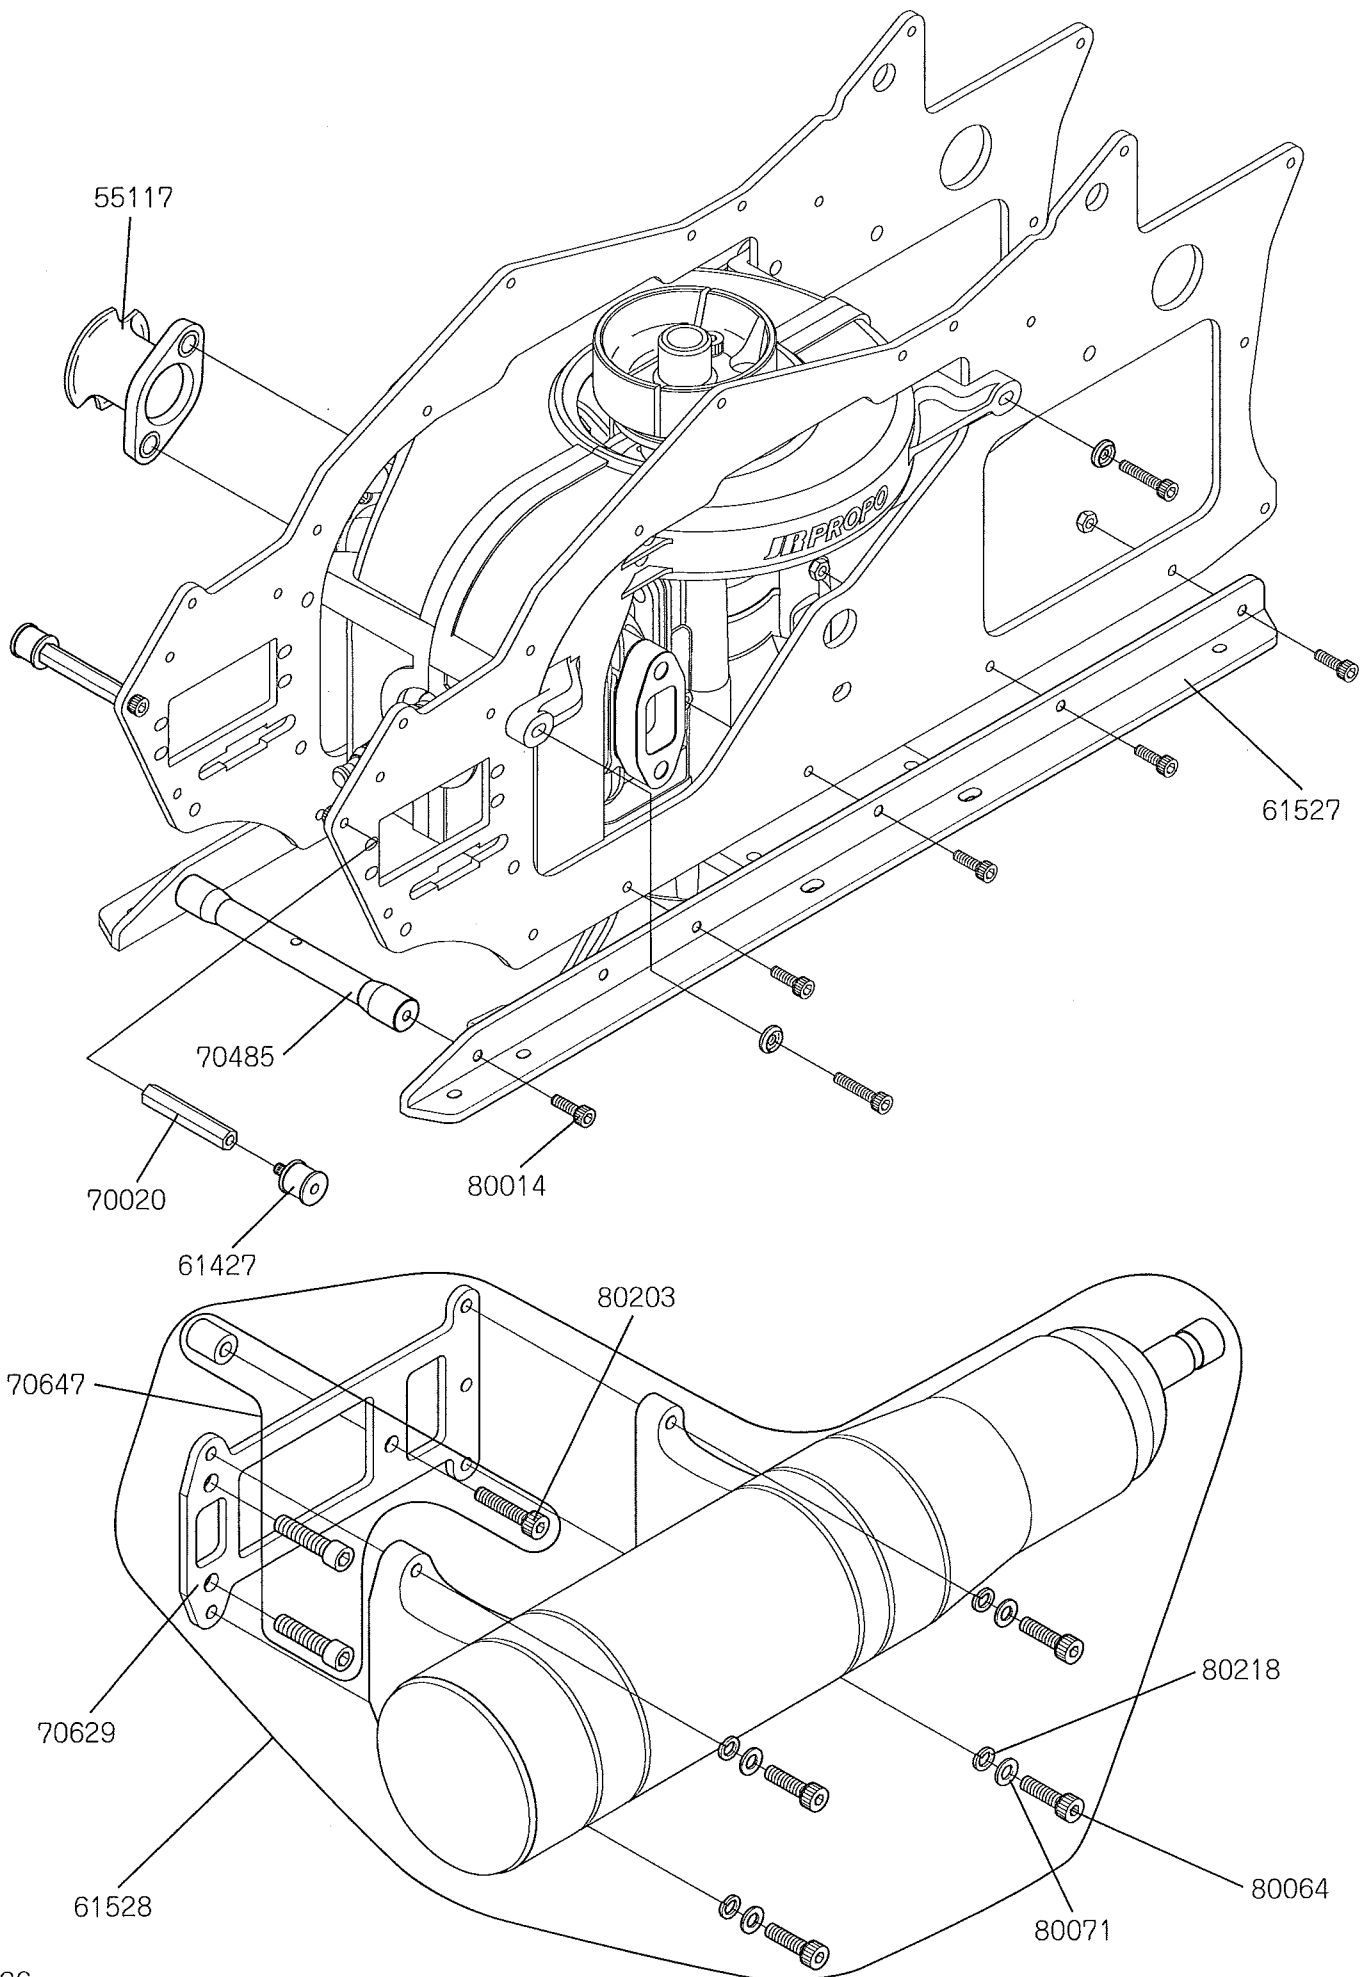

ITEM NO.	DESCRIPTION	QTY/BAG	NOTE
61454	Main Blade Holder Assembly	× 1	L-1790ZZ already assembled
61411	Head Button	× 1	with Socket Head Bolt M3 × 8
61494	Spindle Shaft (∅ 10)	× 1	with Shaft Tube/ Washer/ Bolts
61605	FBL Washout Arm Assembly	× 2	Color : Red LF-730ZZ already assembled
61608	FBL Pitch Jig Set	× 1	one set
61609	FBL Pitch Arm (90)	× 1	with Socket Head Bolt M3 × 6 · M3 × 12
70004	Universal Link	× 10	
70069	Main Blade Bolts M5	× 2	with Nylon Lock Nut M5
70442	Thrust Washer	× 2	
70443	Thrust Bearing Cap	× 2	
70533	Rotor Spacer t3	× 4	
70576	Washer 3 × 4.5 × 1	× 2	
70590	Spindle Shaft Tube	× 1	
70591	Grip Spacer Set	× 2	with Spindle Shim Washer
70620	Spindle Washer M6	× 2	
70648	Washout Link C	× 2	with Washout Link Pin
80001	Set screw M3 × 4	× 10	
80012	Socket Head Bolt M3 × 6	× 10	
80013	Socket Head Bolt M3 × 08	× 10	
80015	Socket Head Bolt M3 × 12	× 10	
80031	Flat Head Screw M2 × 8	× 10	
80060	Socket Head Bolt M3 × 20	× 10	
80075	Nylon Lock Nut M5	× 10	
80115	Socket Head Bolt M2.6 × 08	× 10	
80164	Nylon Lock Nut M4 (t3.8)	× 10	
80181	Special Socket Head Bolt M4 × 26	× 2	
80201	Button Head Bolt M4 × 8	× 10	
80213	Button Head Bolt M6 × 10	× 10	
80220	Threaded Rod M2.3 × 85 (∅ 2.5)	× 2	
81016	E Stopper Ring M1.5	× 10	
81023	Shielded Bearing 9 × 17 × 5	× 2	L-1790ZZ
81024	Thrust Bearing 9 × 17 × 5	× 1	SST-1790DSG
81041	Flanged Bearing F 3 × 7 × 3	× 2	LF-730ZZ
96344	Damper Rubber	× 2	Hardness : 90°
96452	Control Ball L5.5	× 1	
96416	FBL Center Hub (90)	× 1	with Bolts

ITEM NO.	DESCRIPTION	QTY/BAG	NOTE
55116	Gasoline engine G260PUH · 1	× 1	with carburetor/ normal muffuler/ air cleaner
61525	LSD System Z	× 1	with LSD washer/ O-ring
61526	Helical Pinion Gear T13	× 1	
61726	Swash Plate 90 (V2)	× 1	
70184	Ball Arm L9	× 1	
70220	O-ring 19.8 × 23.6 × 1.9	each2	with LSD Washer
70628	Fuel Tank (with air-bleed)	× 1	
80009	Socket Head Bolt M2.6 × 12	× 10	
80067	Setscrew M3 × 3	× 10	
96452	Control Ball L5.5	× 1	