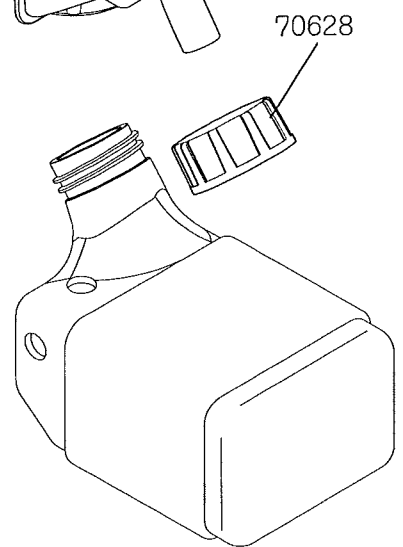

PARTS LIST FOR THE GSR260Z SPORTS FBL (EXCLUSIVE USE)

This figure shows for GSR260Z SPORTS FBL (exclusive use). Please make sure to purchase the correct parts if you wish to maintain and repair your helicopter.

ITEM NO.	DESCRIPTION	QTY/BAG	NOTE
61454	Main Blade Holder Assembly	× 1	L-1790ZZ already assembled
61411	Head Button	× 1	with Socket Head Bolt M3 × 8
61494	Spindle Shaft (∅ 10)	× 1	with Shaft Tube/ Washer/ Bolts
61605	FBL Washout Arm Assembly	× 2	Color : Red LF-730ZZ already assembled
61608	FBL Pitch Jig Set	× 1	one set
61609	FBL Pitch Arm (90)	× 1	with Socket Head Bolt M3 × 6 · M3 × 12
70004	Universal Link	× 10	
70069	Main Blade Bolts M5	× 2	with Nylon Lock Nut M5
70442	Thrust Washer	× 2	
70443	Thrust Bearing Cap	× 2	
70533	Rotor Spacer t3	× 4	
70576	Washer 3 × 4.5 × 1	× 2	
70590	Spindle Shaft Tube	× 1	
70591	Grip Spacer Set	× 2	with Spindle Shim Washer
70620	Spindle Washer M6	× 2	
70648	Washout Link C	× 2	with Washout Link Pin
80001	Set screw M3 × 4	× 10	
80012	Socket Head Bolt M3 × 6	× 10	
80013	Socket Head Bolt M3 × 08	× 10	
80015	Socket Head Bolt M3 × 12	× 10	
80031	Flat Head Screw M2 × 8	× 10	
80060	Socket Head Bolt M3 × 20	× 10	
80075	Nylon Lock Nut M5	× 10	
80115	Socket Head Bolt M2.6 × 08	× 10	
80164	Nylon Lock Nut M4 (t3.8)	× 10	
80181	Special Socket Head Bolt M4 × 26	× 2	
80201	Button Head Bolt M4 × 8	× 10	
80213	Button Head Bolt M6 × 10	× 10	
80220	Threaded Rod M2.3 × 85 (∅ 2.5)	× 2	
81016	E Stopper Ring M1.5	× 10	
81023	Shielded Bearing 9 × 17 × 5	× 2	L-1790ZZ
81024	Thrust Bearing 9 × 17 × 5	× 1	SST-1790DSG
81041	Flanged Bearing F 3 × 7 × 3	× 2	LF-730ZZ
96344	Damper Rubber	× 2	Hardness : 90°
96452	Control Ball L5.5	× 1	
96416	FBL Center Hub (90)	× 1	with Bolts