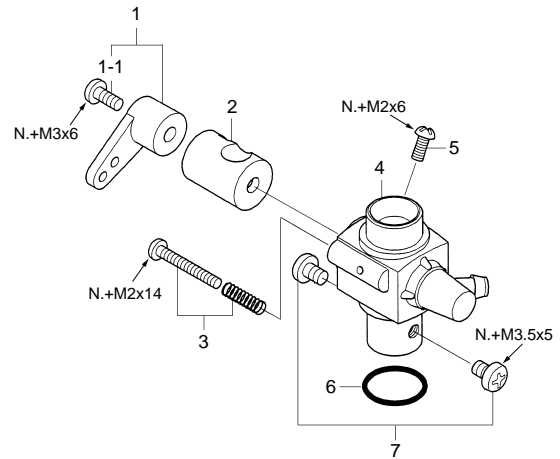

MAX-15LA
(11530)

MAX-15LA (Silver)
(11532)

TYPE 10G
(21783000)

* Type of screw

C...Cap Screw M...Oval Fillister-Head Screw
F...Flat Head Screw N...Round Head Screw S...Set Screw

No.	Code No.	Description
1	21754000	Cylinder Head (Midnight Blue)
	21754010	Cylinder Head (Silver)
2	21753000	Cylinder & Piston Assembly
3	21706000	Piston Pin
4	21205040	Connecting Rod
5	21783000	Carburetor Complete 10G
6	20810007	Propeller Nut
7	21109005	Propeller Washer
8	21758000	Drive Hub
9	21620006	Thrust Washer
10	21751000	Crankcase (Midnight Blue)
	21751010	Crankcase (Silver)
11	21752000	Crankshaft
12	21757000	Cover Plate Assembly
12-1	21757100	Cover Plate
12-2	26711305	Ratchet Spring
12-3	21781970	Needle
12-4	24981837	"O" Ring
12-5	26381501	Set Screw
13	21714100	Head Gasket
14	21713000	Screw Set
	71605300	Glow Plug A3
	21225000	871 Silencer
	22681957	Pressure Fitting
	22325300	Assembly Screw
	21225400	Retaining Screw(N.+M2.6x25 2pcs.)

No.	Code No.	Description
1	22081408	Throttle Lever Assembly
1-1	22081313	Throttle Lever Fixing Screw
2	21781200	Carburetor Rotor
3	21783600	Air-bleed Screw
4	21783100	Carburetor Body
5	21783300	Throttle Stop Screw
6	21015001	Carburetor Gasket
7	23081706	Carburetor Retaining Screw

O.S. GENUINE PARTS & ACCESSORIES

Code No.	Description
71909310	Radial Motor Mount
20824005	M5 Spinner Nut
72200080	Needle Valve Extension Cable Set
21225030	LA Series Colored Silencer 871 Blue
21125108	Silencer Extension Adaptor (Width 11.5mm)
71531000	Non-Bubble Weight
72403050	Super Filter (L)
79870030	M3 Blind Nut (10pcs.)
55500002	M3 Lock Washer (10sets.)
71521000	Long Socket Wrench With Plug Grip