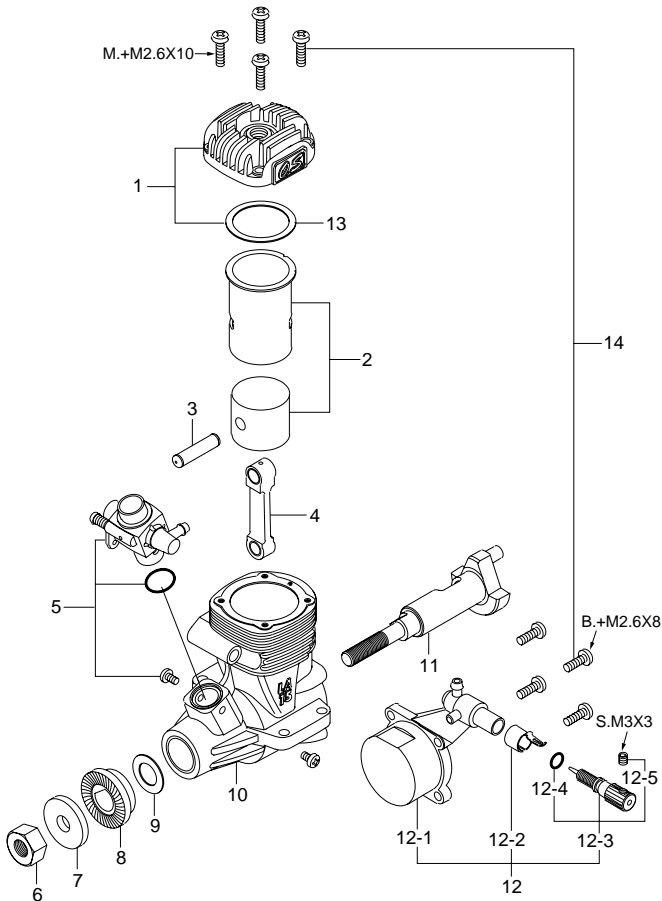

MAX-15LA
(11530)

MAX-15LA (Silver)
(11532)

TYPE 10G
(21783000)

* Type of screw

C...Cap Screw M...Oval Fillister-Head Screw
F...Flat Head Screw N...Round Head Screw S...Set Screw

No.	Code No.	Description
1	21754000	Cylinder Head (Midnight Blue)
	21754010	Cylinder Head (Silver)
2	21753000	Cylinder & Piston Assembly
3	21706000	Piston Pin
4	21205040	Connecting Rod
5	21783000	Carburetor Complete 10G
6	20810007	Propeller Nut
7	21109005	Propeller Washer
8	21758000	Drive Hub
9	21620006	Thrust Washer
10	21751000	Crankcase (Midnight Blue)
	21751010	Crankcase (Silver)
11	21752000	Crankshaft
12	21757000	Cover Plate Assembly
12-1	21757100	Cover Plate
12-2	26711305	Ratchet Spring
12-3	21781970	Needle
12-4	24981837	"O" Ring
12-5	26381501	Set Screw
13	21714100	Head Gasket
14	21713000	Screw Set
	71605300	Glow Plug A3
	21225000	871 Silencer
	22681957	Pressure Fitting
	22325300	Assembly Screw
	21225400	Retaining Screw(N.+M2.6x25 2pcs.)

No.	Code No.	Description
1	22081408	Throttle Lever Assembly
1-1	22081313	Throttle Lever Fixing Screw
2	21781200	Carburetor Rotor
3	21783600	Air-bleed Screw
4	21783100	Carburetor Body
5	21783300	Throttle Stop Screw
6	21015001	Carburetor Gasket
7	23081706	Carburetor Retaining Screw

O.S. GENUINE PARTS & ACCESSORIES

Code No.	Description
71909310	Radial Motor Mount
20824005	M5 Spinner Nut
72200080	Needle Valve Extension Cable Set
21225030	LA Series Colored Silencer 871 Blue
21125108	Silencer Extension Adaptor (Width 11.5mm)
71531000	Non-Bubble Weight
72403050	Super Filter (L)
79870030	M3 Blind Nut (10pcs.)
55500002	M3 Lock Washer (10sets.)
71521000	Long Socket Wrench With Plug Grip